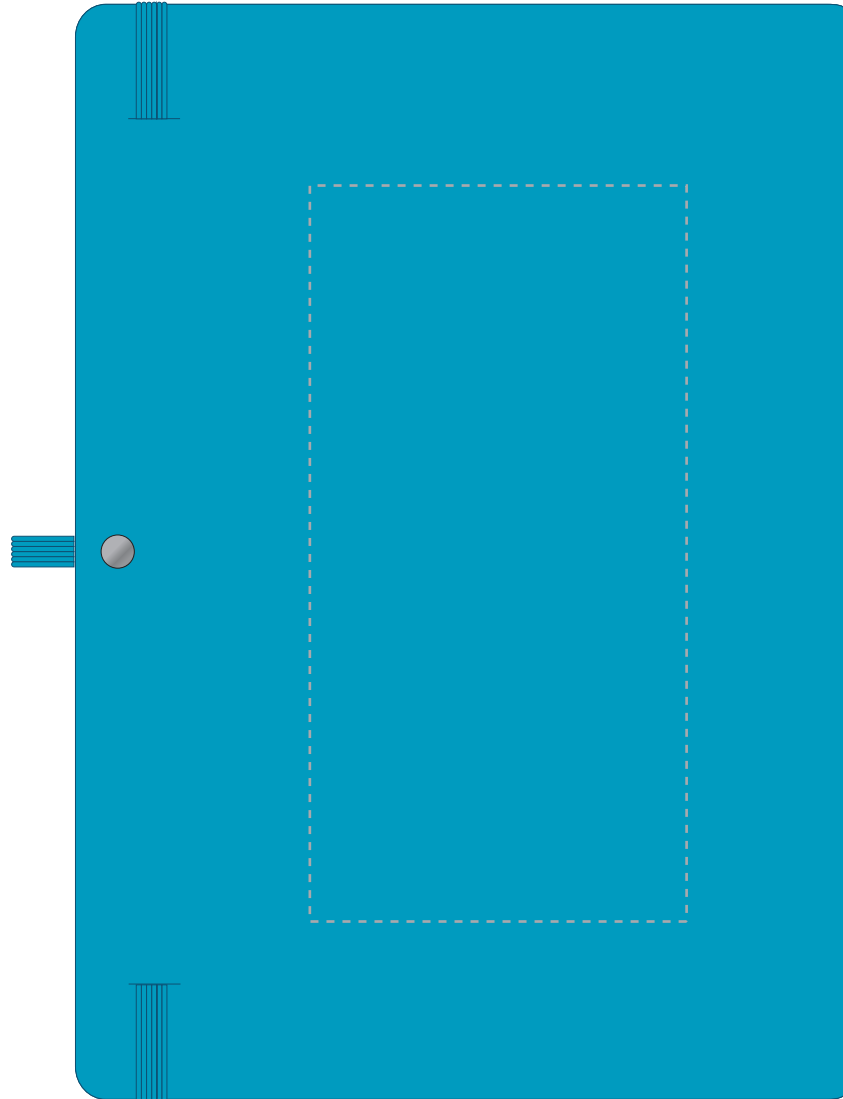

ARTWORK SCALE 50%
FrontProduct Image for visualisation
- colours may vary

- CENTRED TO PRINT AREA
- CENTRED TO NOTEBOOK

The dashed line is to demonstrate print area and will not appear on your printed item

Full colour printing

Due to the nature of the product the print position may vary by 2 - 3 mm

 ARTWORK SCALE 50%
 Back

 Product Image for visualisation
 - colours may vary

- CENTRED TO PRINT AREA
- CENTRED TO NOTEBOOK

The dashed line is to demonstrate print area and will not appear on your printed item
PLEASE NOTE:

- All colours including print and product are for visual purposes only and should not be regarded as the actual colour of the product and print.
- Some products may vary from batch to batch and may differ from previous orders.
- The colour and texture of a product can also have an effect on the final print colour.
- By approving this order we accept that you understand these terms.