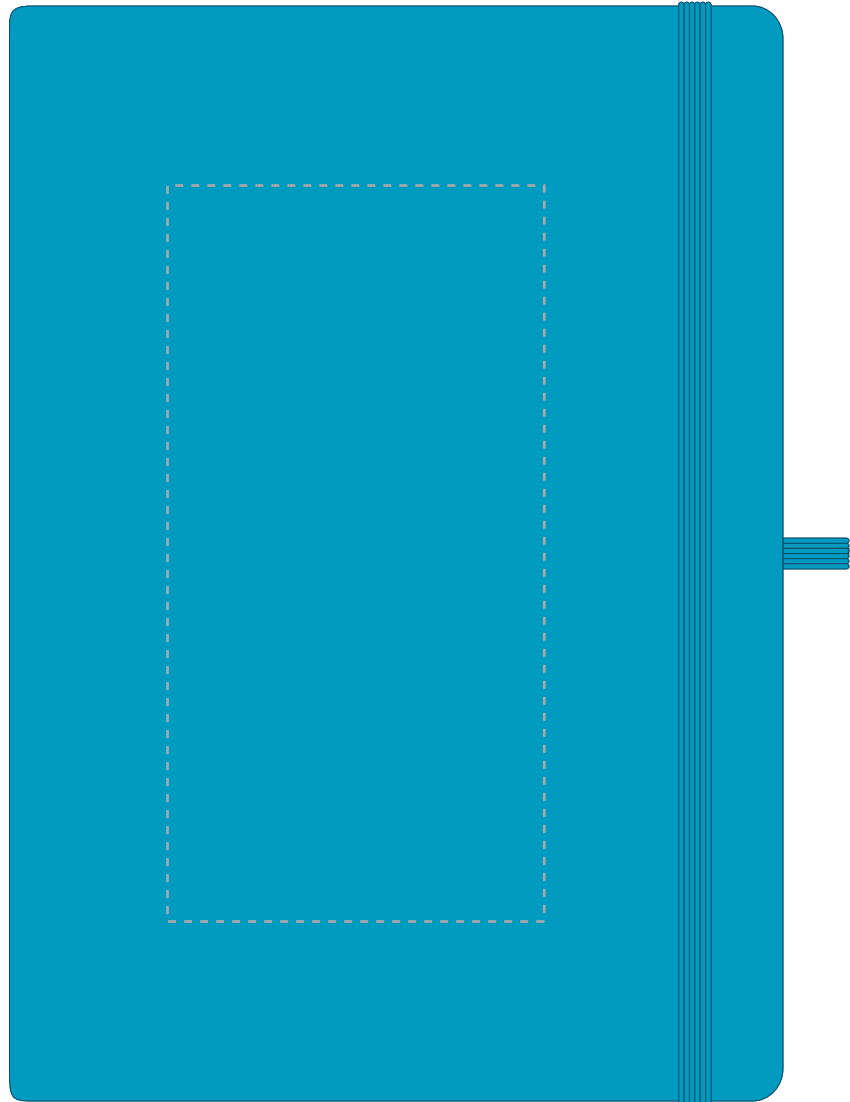

Your Ref:	Quantity:	Product Code: QS0344
Our Ref:	Version: 1	Product Colour: CYAN

PRINTING CONCERNS:

We stock this item in the following colours

**PANTONE REFERENCE(S)**

Full colour printing

Due to the nature of the product the print position may vary by 2 - 3 mm

ARTWORK SCALE 50%
FrontProduct Image for visualisation
- colours may vary

- CENTRED TO PRINT AREA
- CENTRED TO NOTEBOOK

The dashed line is to demonstrate print area and will not appear on your printed item